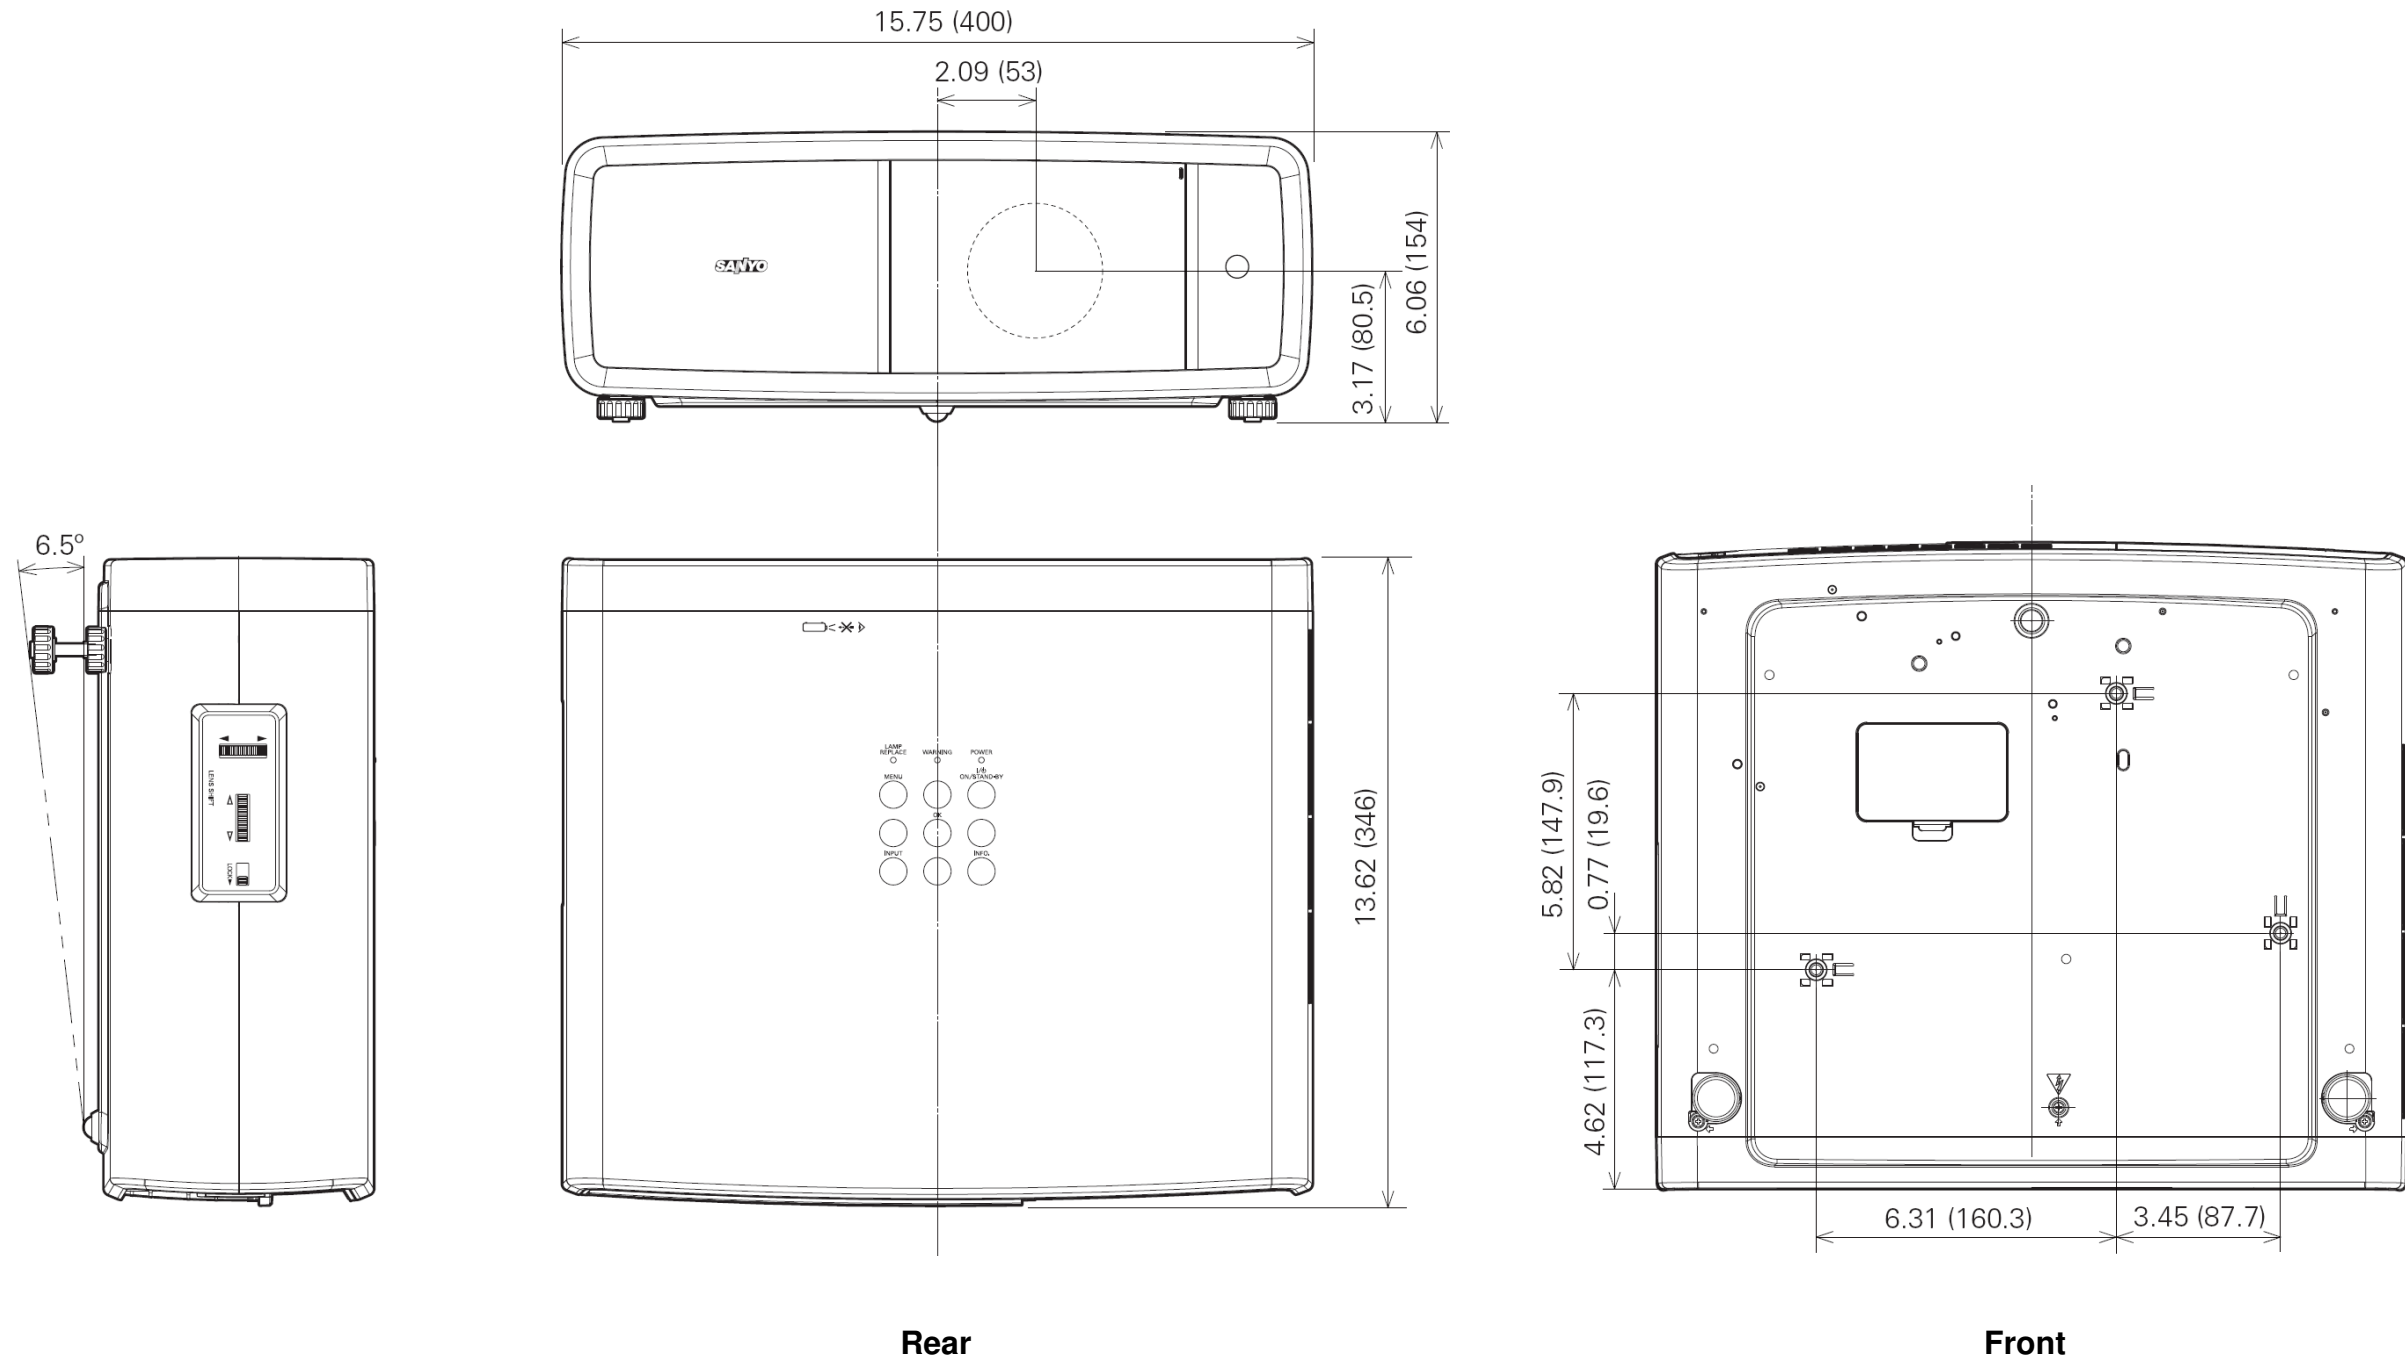

PLV-Z2000 Dimensions

Unit: inch(mm)

Rear

Front