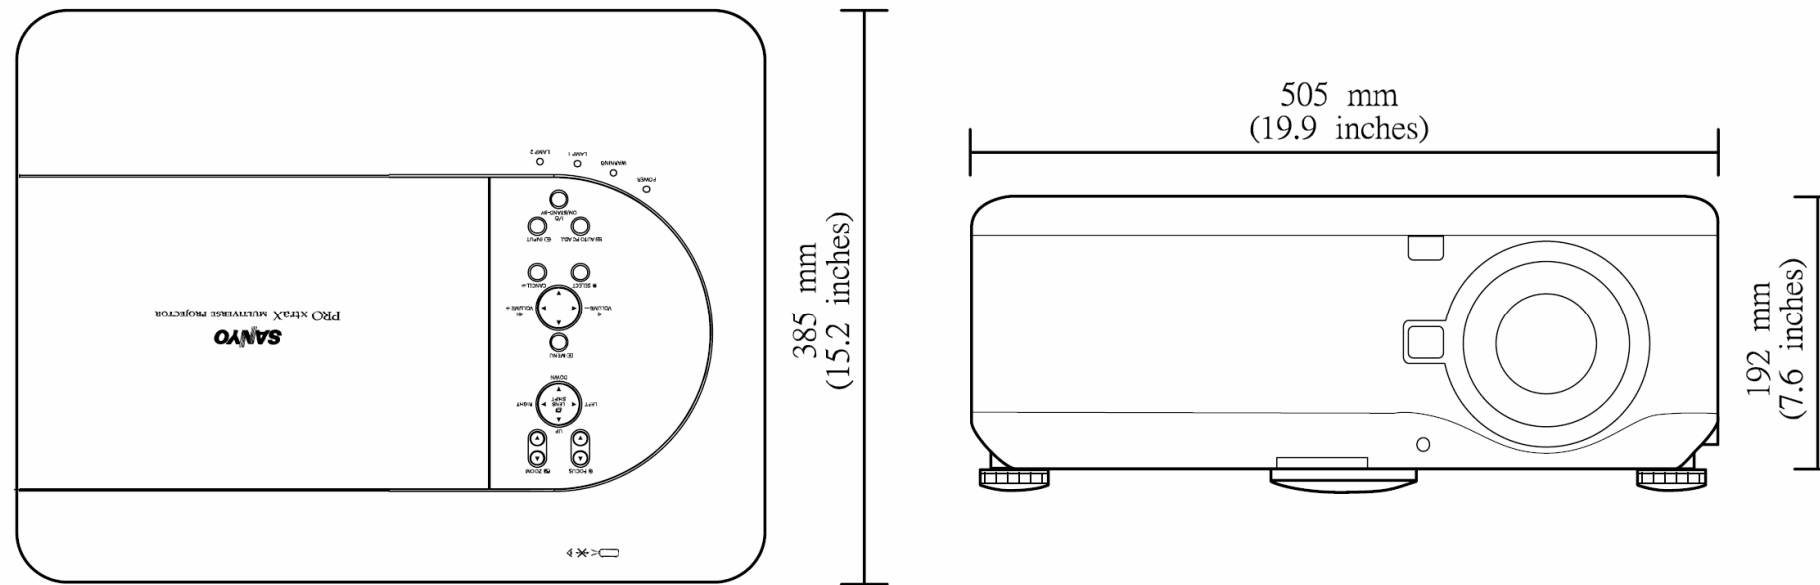

# PDG-DXT10L / DWT50L Dimensions

Ceiling Mount: 5-M4  
Depth: 12mm Max.