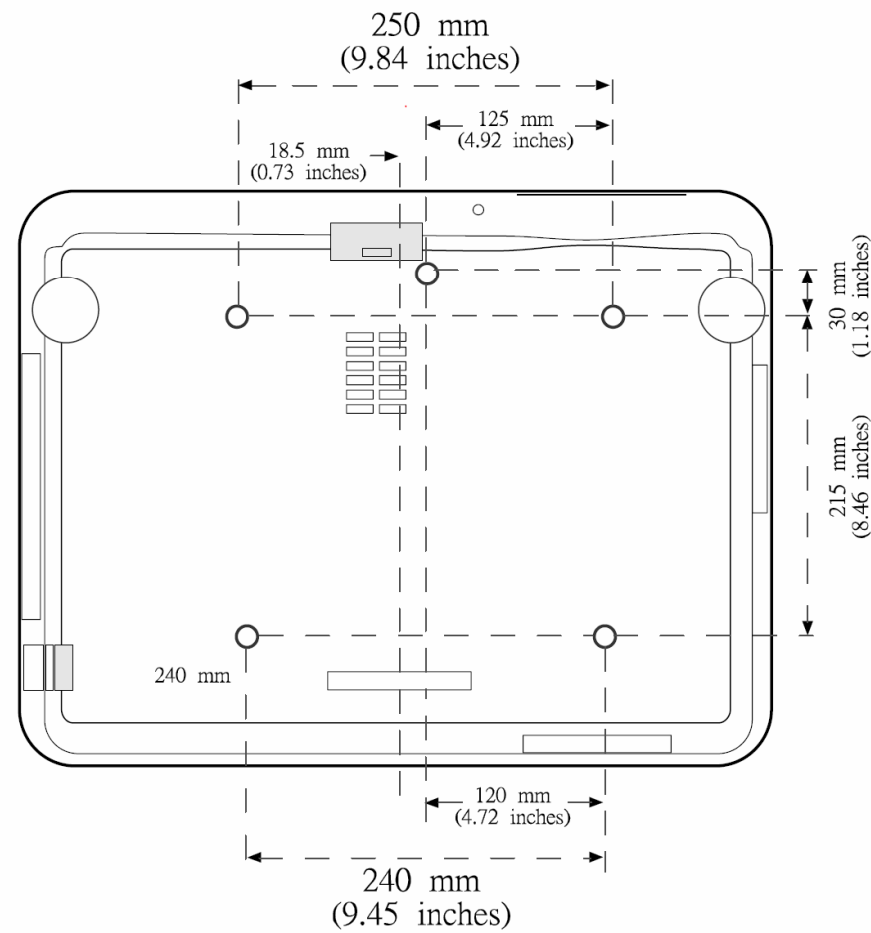

# PDG-DXT10L / DWT50L Dimensions

Ceiling Mount: 5-M4  
Depth: 12mm Max.